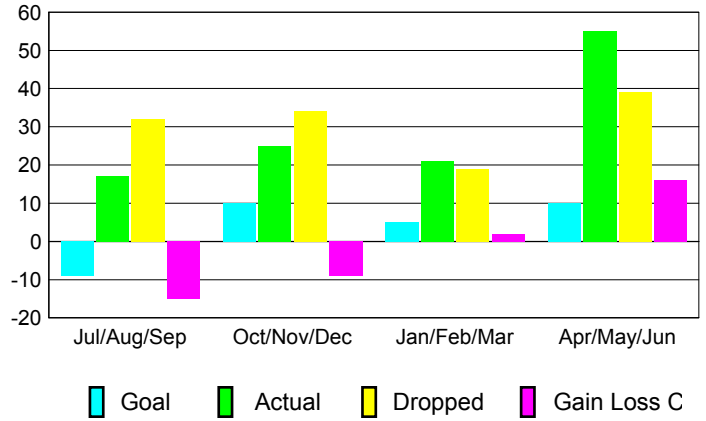

GMT: **ED LECIUS**

Location: **MARYLAND**

GMT CA: **1**

CLUBS

Month	New Club Goal	Actual New Clubs	Actual Dropped Clubs	Gain/Loss of Clubs
2012-2013				
Jul/Aug/Sep	0	0	0	0
Oct/Nov/Dec	0	0	0	0
Jan/Feb/Mar	0	0	0	0
Apr/May/June	1	1	0	1
Totals	1	1	0	1

Club Results 2012-2013
Goal, New, Dropped, Gain/Loss

YTD Status Quo Clubs 2012-2013

Status Quo Clubs Compared to Status Quo Members

Club Gain/Loss 2012-2013

MEMBERSHIP

Month	Net Memb Goal	Actual New Memb	Actual Dropped Memb	Gain/Loss of Memb
2012-2013				
Jul/Aug/Sep	-9	17	32	-15
Oct/Nov/Dec	10	25	34	-9
Jan/Feb/Mar	5	21	19	2
Apr/May/June	10	55	39	16
Totals	16	118	124	-6

Membership Results 2012-2013
Goal, New, Dropped, Gain/Loss

Gender Comparison 2012-2013

Membership Gain/Loss 2012-2013