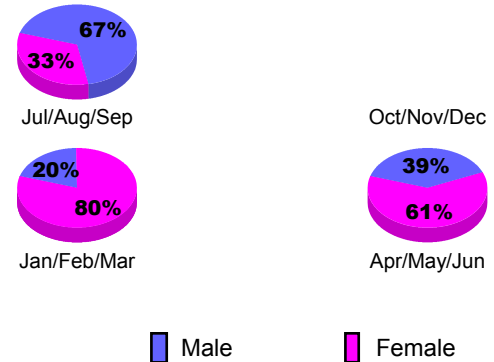

GMT: **ED LECIUS**

Location: **MARYLAND**

GMT CA: **1**

CLUBS

Month	New Club Goal	Actual New Clubs	Actual Dropped Clubs	Gain/Loss of Clubs
2012-2013				
Jul/Aug/Sep	0	0	0	0
Oct/Nov/Dec	0	0	0	0
Jan/Feb/Mar	0	0	0	0
Apr/May/June	1	1	0	1
Totals	1	1	0	1

Club Results 2012-2013
Goal, New, Dropped, Gain/Loss

YTD Status Quo Clubs 2012-2013

Status Quo Clubs Compared to Status Quo Members

Club Gain/Loss 2012-2013

MEMBERSHIP

Month	Net Memb Goal	Actual New Memb	Actual Dropped Memb	Gain/Loss of Memb
2012-2013				
Jul/Aug/Sep	-9	17	32	-15
Oct/Nov/Dec	10	25	34	-9
Jan/Feb/Mar	5	21	19	2
Apr/May/June	10	55	39	16
Totals	16	118	124	-6

Membership Results 2012-2013
Goal, New, Dropped, Gain/Loss

Gender Comparison 2012-2013

Membership Gain/Loss 2012-2013